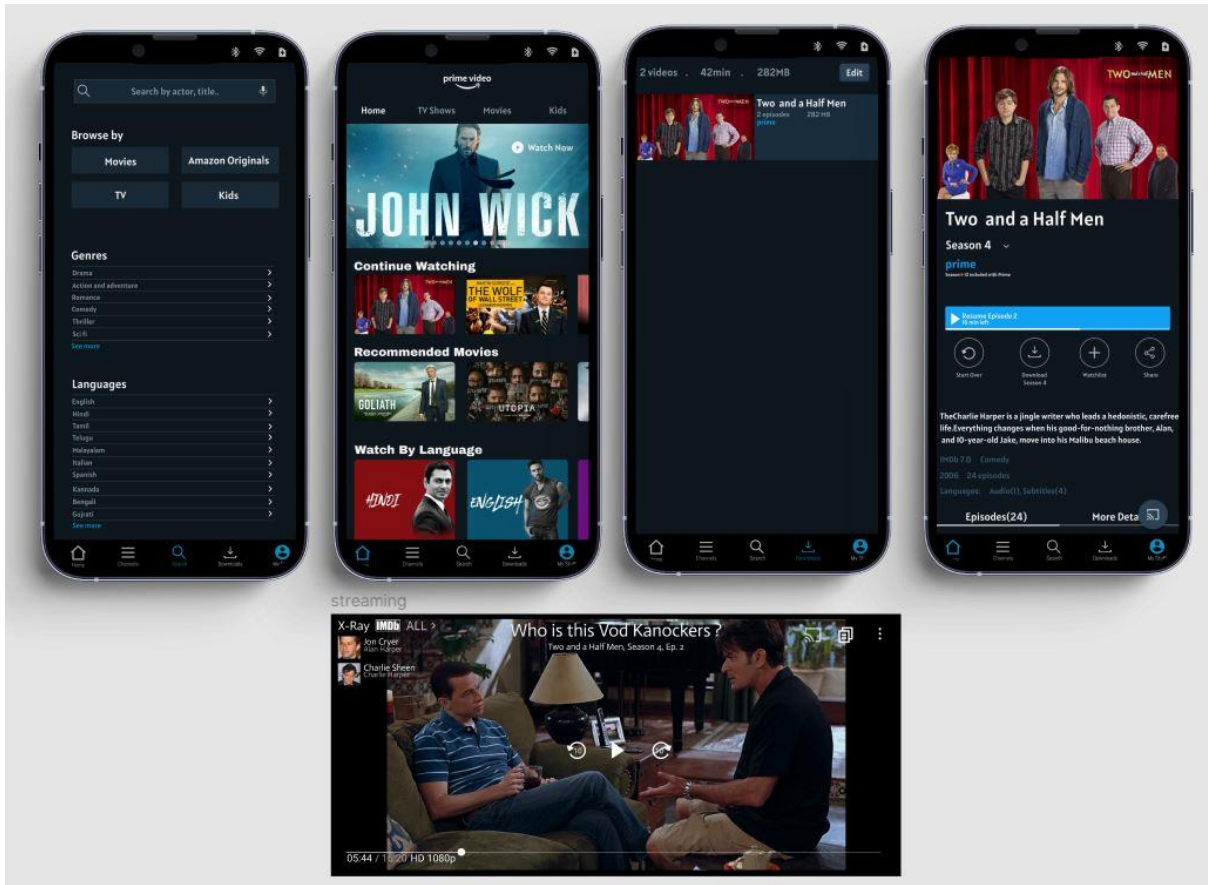

View Guide

Powered by Nike Adapt iWatch APP

Fine-tune your fit, switch between presets, customize the lights, check battery levels and more—all from your smartphone. New Siri Shortcuts make it even easier to control your shoes on the go.